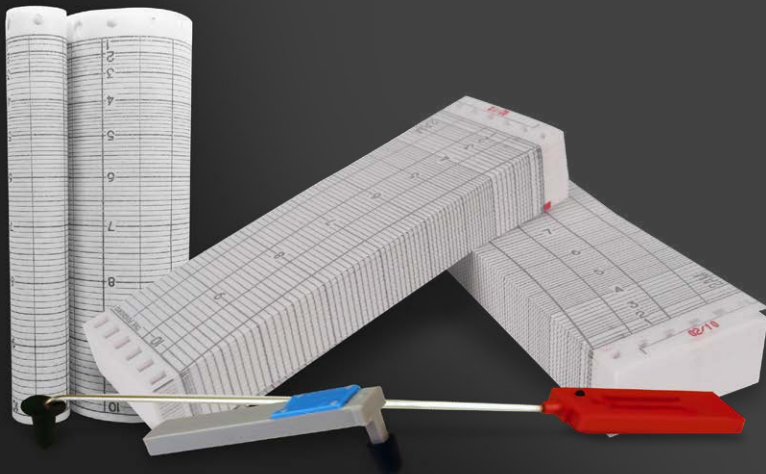

### Popular Ribbon Cassettes:

- B9901AX ribbon cassettes
- B9906JA
- B9627AZ

## CHARTS & PENS FOR **FOXBORO**

Graphic Controls provides a full line of charts and pens to fit all Foxboro recorders. Charts and pens for the E27R and E20S strip chart recorders include all available 33000 and 53000 grid configurations along with D0129 series pens.