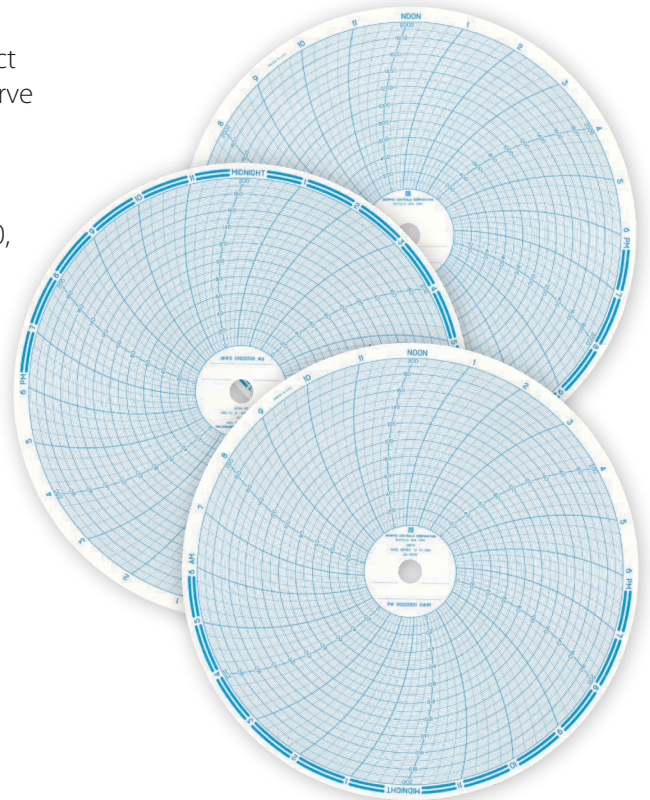

Partlow

Charts & Markers to fit Partlow

Graphic Controls announces the most recent additions to its product offerings. Now, everything you need to accurately record and preserve your valuable data on your Partlow recorder is available from your source for industry leading quality and service, Graphic Controls.

Circular charts to fit all Partlow LF, MF, RF, ARC, MRC 5000, MRC 7000, MRC 8000, MRC 9000 (Versa Chart) series recorders.

Hundreds of chart numbers and ranges available. Please contact Graphic Controls Customer Service or visit our website for assistance selecting charts to match your application.

“Tail” Pens To Fit Partlow Recorders

OEM #	GC #
60500401	0071989C
60500402	32014633
60500403	32014634
60500404	0073890C
60500405	0073889C

Cartridges To Fit Versa Chart Recorders

OEM #	GC #
60500802	0104524C
60500803	32015572
60500804	32017508

Cartridge Performance Comparison

Competitor

Graphic Controls

Competitors' cartridge trace width increases over time due to marker nib wear, causing confusion in chart interpretation and compromising the integrity of your data. Graphic Controls cartridges offer consistent line width for more reliable interpretation and greater overall accuracy.